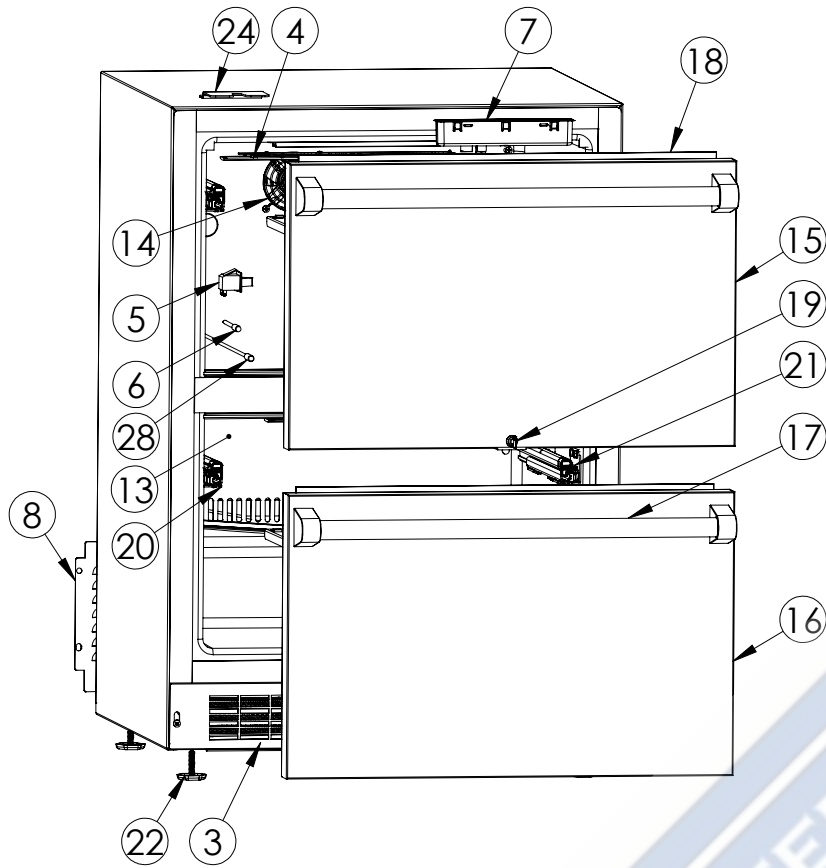

Service Parts List

guaranteedparts.com

1-855-472-4443

MODR224-SS71A

ITEM	DESCRIPTION	MARVEL P/N
1	CONDENSER ASSEMBLY	S41015869
2	CONTROL BOARD	S68177
3	GRILLE	S41013213-SS
4	LED LIGHT STRIP	S68100
5	WHITE ROCKER SWITCH	42248044
6	THERMISTOR ASSEMBLY	S41015903-GRY
7	UI DISPLAY KIT	S41016217-MAR
8	ACCESS COVER	S41013888
9	115v MECHANICAL HARNESS KIT*	S41015773
10	CONDENSER FAN ASSEMBLY	42249159
11	EMBRACO COMPRESSOR	S41015395
12	COMPRESSOR ELECTRICALS	S41015921
13	EVAPORATOR ASSEMBLY	42249115
14	EVAP FAN	42249149
15	UPPER DRAWER ASSEMBLY	S42418866
16	LOWER DRAWER ASSEMBLY	S42418833
17	DOOR HANDLE	42246072
18	DOOR GASKET	S31580-042
19	KEYS (2)	S41013540
20	LH DRAWER SLIDE	S41013219-LH
21	RH DRAWER SLIDE	S41013219-RH
22	LEG LEVELERS (4)	42243808
23	POWER CORD	S41050606
24	ANTI TIP BRACKET	42248854
25	DRAIN PAN	S41013227
26	DRIER	S41013226
27	MAIN CONTROL BOARD KIT	S42088795
28	EVAP THERMISTOR	S68092
29	CARTON ASSEMBLY*	42249633

* NOT PICTURED