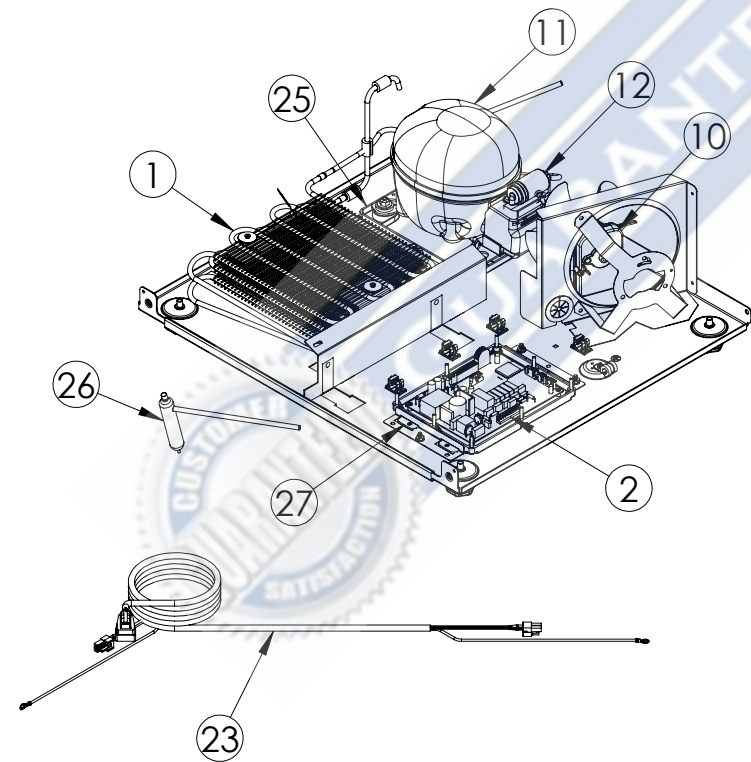

Service Parts List

guaranteedparts.com

1-855-472-4443

MODR224-SS71A

ITEM	DESCRIPTION	MARVEL P/N
1	CONDENSER ASSEMBLY	S41015869
2	CONTROL BOARD	S68177
3	GRILLE	S41013213-SS
4	LED LIGHT STRIP	S68100
5	WHITE ROCKER SWITCH	42248044
6	THERMISTOR ASSEMBLY	S41015903-GRY
7	UI DISPLAY KIT	S41016217-MAR
8	ACCESS COVER	S41013888
9	115v MECHANICAL HARNESS KIT*	S41015773
10	CONDENSER FAN ASSEMBLY	42249159
11	EMBRACO COMPRESSOR	S41015395
12	COMPRESSOR ELECTRICALS	S41015921
13	EVAPORATOR ASSEMBLY	42249115
14	EVAP FAN	42249149
15	UPPER DRAWER ASSEMBLY	S42418866
16	LOWER DRAWER ASSEMBLY	S42418833
17	DOOR HANDLE	42246072
18	DOOR GASKET	S31580-042
19	KEYS (2)	S41013540
20	LH DRAWER SLIDE	S41013219-LH
21	RH DRAWER SLIDE	S41013219-RH
22	LEG LEVELERS (4)	42243808
23	POWER CORD	S41050606
24	ANTI TIP BRACKET	42248854
25	DRAIN PAN	S41013227
26	DRIER	S41013226
27	MAIN CONTROL BOARD KIT	S42088795
28	EVAP THERMISTOR	S68092
29	CARTON ASSEMBLY*	42249633

* NOT PICTURED